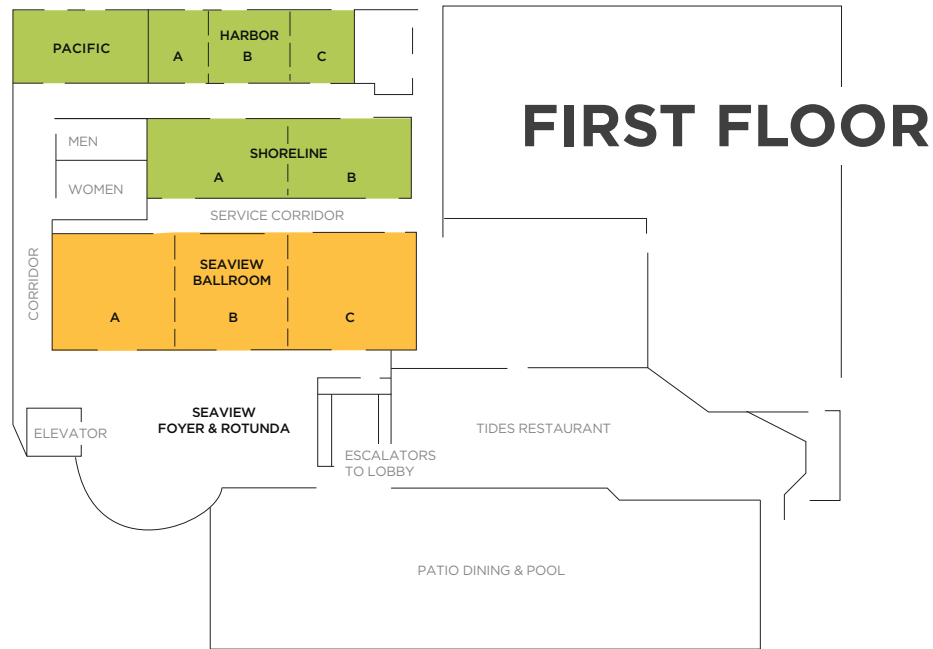

### PREMIUM SPACE

#### First Floor

- Seaview Ballroom A (1,125 Sq. Ft.)
- Seaview Ballroom B (1,125 Sq. Ft.)
- Seaview Ballroom C (1,125 Sq. Ft.)

#### Fourth Floor

- Regency Ballroom A (2,700 Sq. Ft.)
- Regency Ballroom B (2,000 Sq. Ft.)
- Regency Ballroom F (925 Sq. Ft.)
- Regency Ballroom H (1,500 Sq. Ft.)
- Beacon Rotunda (1,210 Sq. Ft.)
- Beacon Ballroom A (2,385 Sq. Ft.)

### STANDARD SPACE